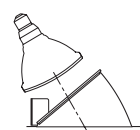

Dimensions: OD: 8 1/4" (210mm) Aperture: 6 3/4" (172mm)

E7A21CWW **Corner Open Wall Wash**

Add Cone Color and Flange style

Module/Lamp: P7 with M120 Module: 150W A21, 100W TB15, 90W BT19, 100W MB19
 PN7 with M120 Module: 150W A21, 100W TB15, 90W BT19, 100W MB19

Dimensions: OD: 8 1/4" (210mm) Aperture: 6 3/4" (172mm)

E7A21HWW **Half Open Wall Wash**

Add Cone Color and Flange style

Module/Lamp: P7 with M120 Module: 150W A21, 100W BT15, 90W TB19, 100W MB19
 PN7 with M120 Module: 150W A21, 100W BT15, 90W TB19, 100W MB19

Dimensions: OD: 8 1/4" (210mm) Aperture: 6 3/4" (172mm)

E7LWW **Lensed Wall Wash**

Add Cone Color and Flange style

Module/Lamp: P7 with M120 Module: 90W PAR38, 60W PAR38HIR
 PN7 with M120 Module: 150W PAR38, 100W PAR38HIR

Dimensions: OD: 8 1/4" (210mm) Aperture: 6 3/4" (172mm)